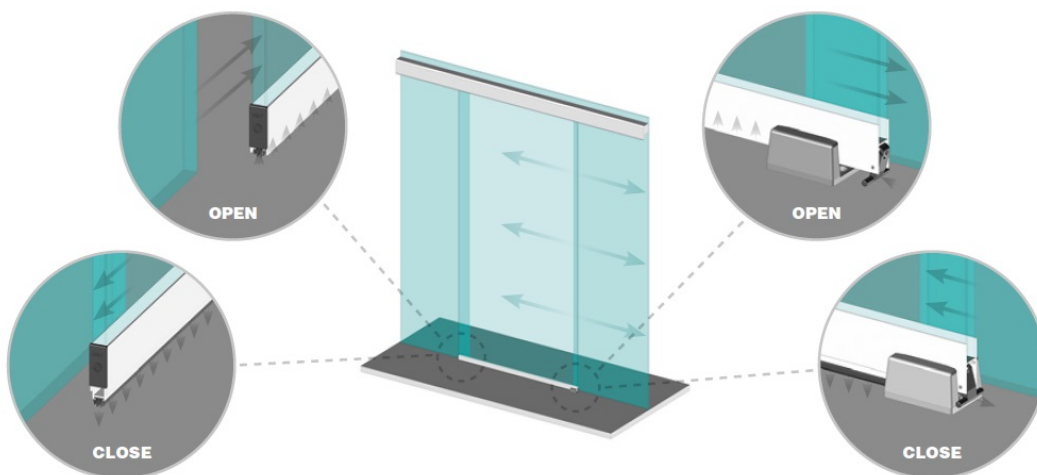

PRODUCT SHEET

Description:

Sliding Door Drop Down Alu Profile,"A" ,F/10mm Glass,1230mm, W/Adhesive Tape, Anodized finish, 4 Fins Thermoplastic Seal, (A)

Item number:

15.22.707-0

Units	Box	Carton	HS Code	Barcode
Set	1	10	8302415000	
5704866465915				

SISO A/S

Mileparken 11
DK-2740 Skovlunde
Denmark
VAT: DK 24786013

Phone +45 45 830 900

www.siso.dk
siso@siso.dk

Danske Bank
Nytorv Branch
Copenhagen
SWIFT: DABADKKK

Account no.
4180 3112 112936
IBAN Account
DK7230003112112936