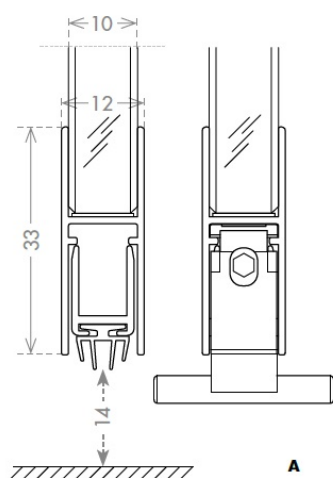

PRODUCT SHEET

Description:

Sliding Door Drop Down Alu Profile,"A" ,F/10mm Glass,1230mm, W/Adhesive Tape, Anodized finish, 4 Fins Thermoplastic Seal, (A)

Item number:

15.22.707-0

Units	Box	Carton	HS Code	Barcode
Set	1	10	8302415000	
5704866465915				

SISO A/S

Mileparken 11
DK-2740 Skovlunde
Denmark
VAT: DK 24786013

Phone +45 45 830 900

www.siso.dk
siso@siso.dk

Danske Bank
Nytorv Branch
Copenhagen
SWIFT: DABADKKK

Account no.
4180 3112 112936
IBAN Account
DK7230003112112936